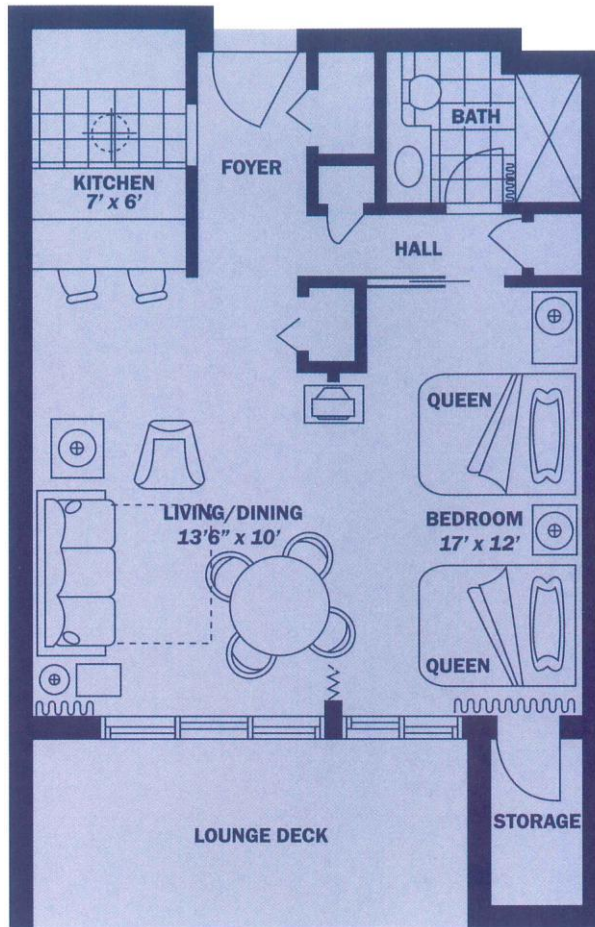

5 Available Floor Plans at Innisbrook

CLUB SUITE (A-1)

700 square feet or 65 square meters (m.o.l.)

Living area including balcony

Room dimensions approximate

DELUXE CLUB SUITE (A-2)

800 square feet or 75 square meters (m.o.l.)

Living area including balcony

Room dimensions approximate

ONE BEDROOM (B)

980 square feet or 91 square meters (m.o.l.)

Living area including balcony

Room dimensions approximate

TWO BEDROOM (C)

1400 square feet or 130 square meters (m.o.l.)

Living area including balcony

Room dimensions approximate

** Guest bedroom may require twin beds, depending on lodge*

TWO BEDROOM DELUXE (D)

2000 square feet or 186 square meters (m.o.l.)

Living area including balcony

Room dimensions approximate

* Guest bedroom may require twin beds, depending on lodge