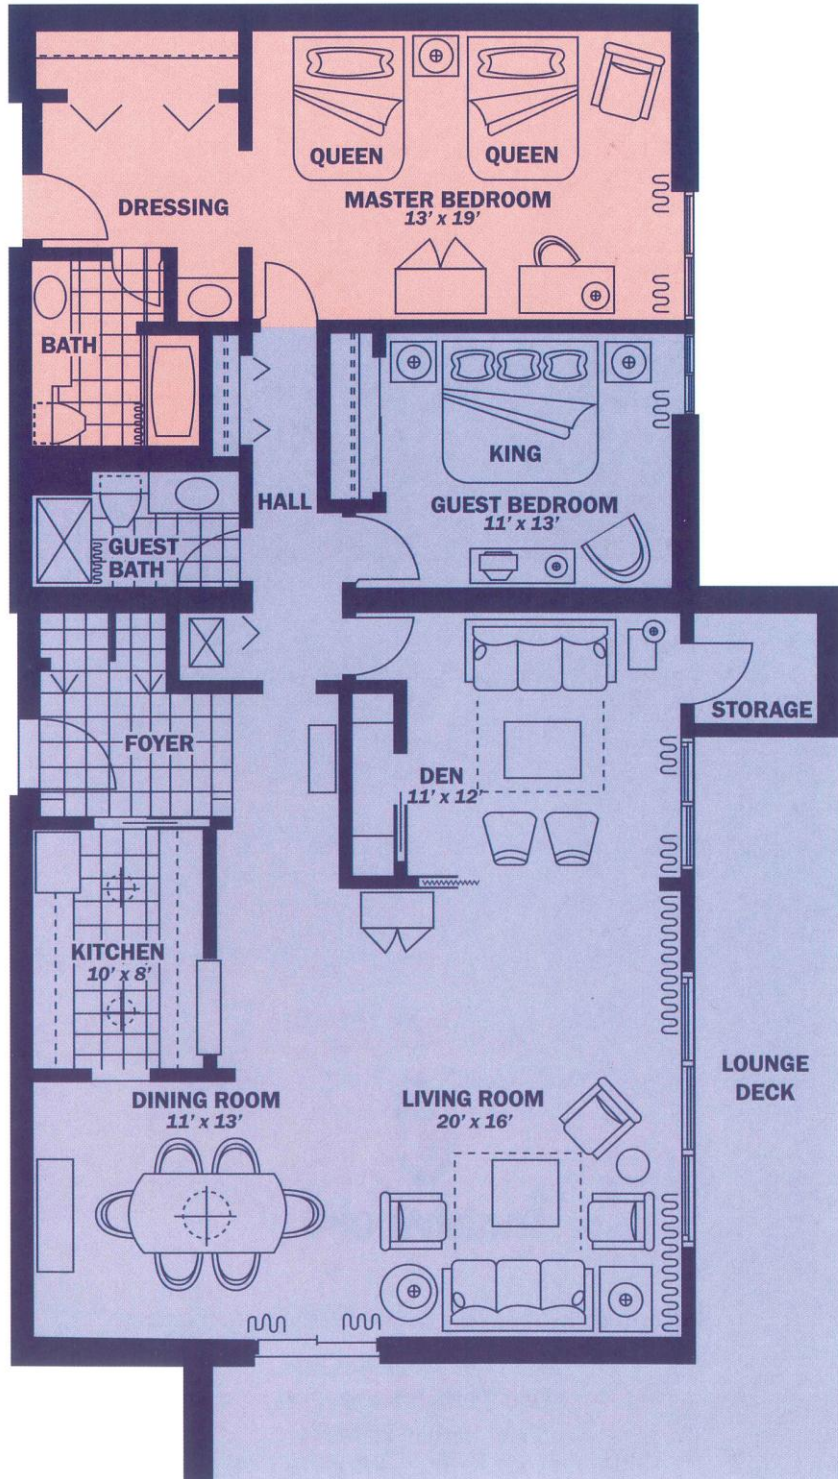

5 Available Floor Plans at Innisbrook

CLUB SUITE (A-1)

700 square feet or 65 square meters (m.o.l.)

Living area including balcony

Room dimensions approximate

DELUXE CLUB SUITE (A-2)

800 square feet or 75 square meters (m.o.l.)

Living area including balcony

Room dimensions approximate

ONE BEDROOM (B)

980 square feet or 91 square meters (m.o.l.)

Living area including balcony

Room dimensions approximate

TWO BEDROOM (C)

1400 square feet or 130 square meters (m.o.l.)

Living area including balcony

Room dimensions approximate

** Guest bedroom may require twin beds, depending on lodge*

TWO BEDROOM DELUXE (D)

2000 square feet or 186 square meters (m.o.l.)

Living area including balcony

Room dimensions approximate

* Guest bedroom may require twin beds, depending on lodge