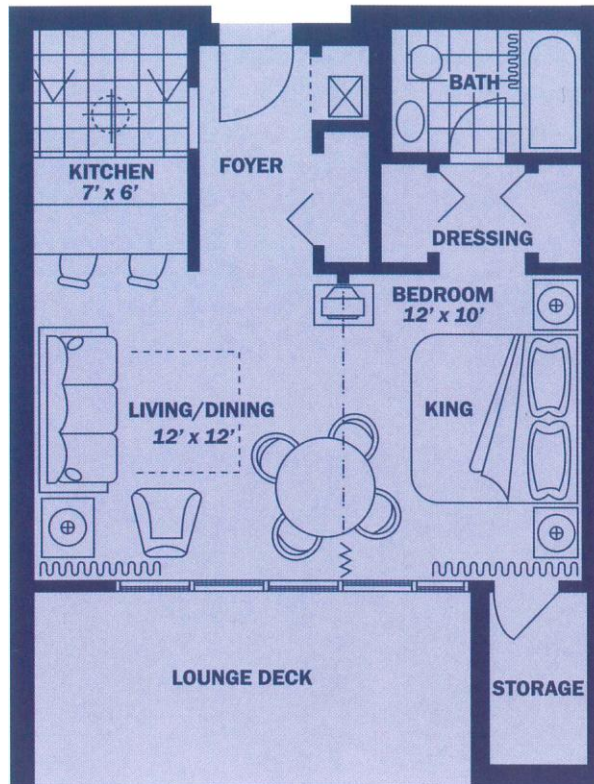

5 Available Floor Plans at Innisbrook

CLUB SUITE (A-1)

700 square feet or 65 square meters (m.o.l.)

Living area including balcony

Room dimensions approximate

DELUXE CLUB SUITE (A-2)

800 square feet or 75 square meters (m.o.l.)

Living area including balcony

Room dimensions approximate

ONE BEDROOM (B)

980 square feet or 91 square meters (m.o.l.)

Living area including balcony

Room dimensions approximate

TWO BEDROOM (C)

1400 square feet or 130 square meters (m.o.l.)

Living area including balcony

Room dimensions approximate

** Guest bedroom may require twin beds, depending on lodge*

TWO BEDROOM DELUXE (D)

2000 square feet or 186 square meters (m.o.l.)

Living area including balcony

Room dimensions approximate

* Guest bedroom may require twin beds, depending on lodge