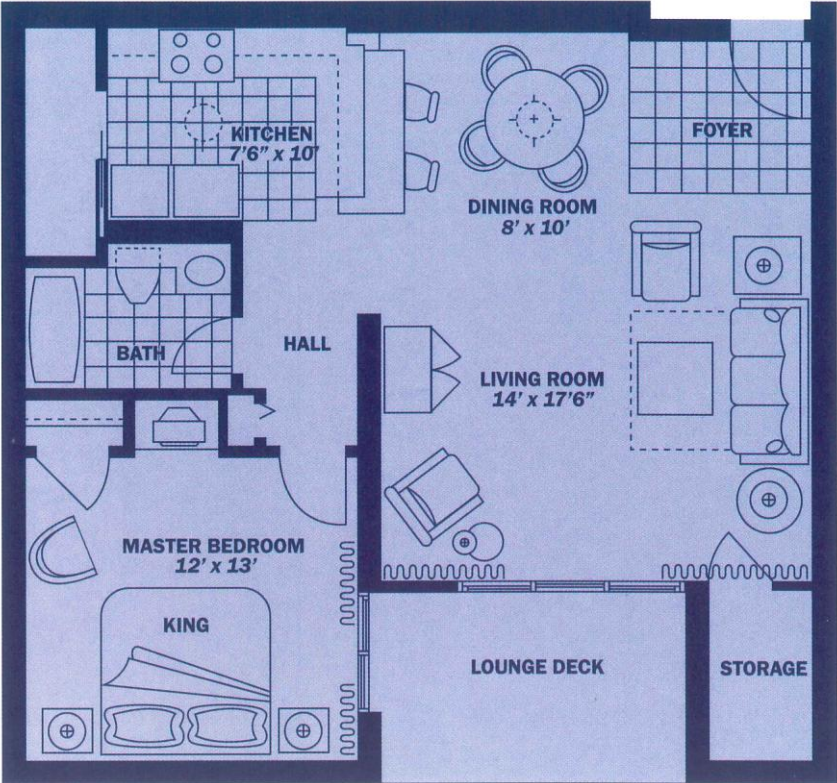

5 Available Floor Plans at Innisbrook

CLUB SUITE (A-1)

700 square feet or 65 square meters (m.o.l.)

Living area including balcony

Room dimensions approximate

DELUXE CLUB SUITE (A-2)

800 square feet or 75 square meters (m.o.l.)

Living area including balcony

Room dimensions approximate

ONE BEDROOM (B)

980 square feet or 91 square meters (m.o.l.)

Living area including balcony

Room dimensions approximate

TWO BEDROOM (C)

1400 square feet or 130 square meters (m.o.l.)

Living area including balcony

Room dimensions approximate

** Guest bedroom may require twin beds, depending on lodge*

TWO BEDROOM DELUXE (D)

2000 square feet or 186 square meters (m.o.l.)

Living area including balcony

Room dimensions approximate

* Guest bedroom may require twin beds, depending on lodge