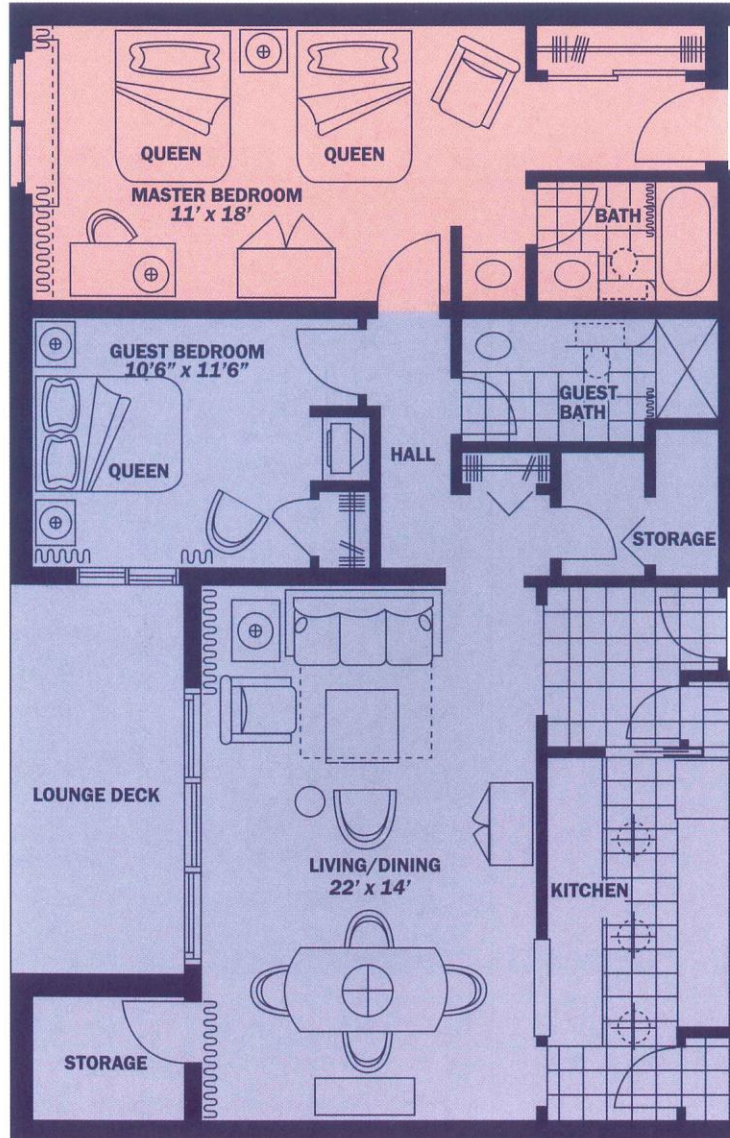

5 Available Floor Plans at Innisbrook

CLUB SUITE (A-1)

700 square feet or 65 square meters (m.o.l.)

Living area including balcony

Room dimensions approximate

DELUXE CLUB SUITE (A-2)

800 square feet or 75 square meters (m.o.l.)

Living area including balcony

Room dimensions approximate

ONE BEDROOM (B)

980 square feet or 91 square meters (m.o.l.)

Living area including balcony

Room dimensions approximate

TWO BEDROOM (C)

1400 square feet or 130 square meters (m.o.l.)

Living area including balcony

Room dimensions approximate

** Guest bedroom may require twin beds, depending on lodge*

TWO BEDROOM DELUXE (D)

2000 square feet or 186 square meters (m.o.l.)

Living area including balcony

Room dimensions approximate

* Guest bedroom may require twin beds, depending on lodge